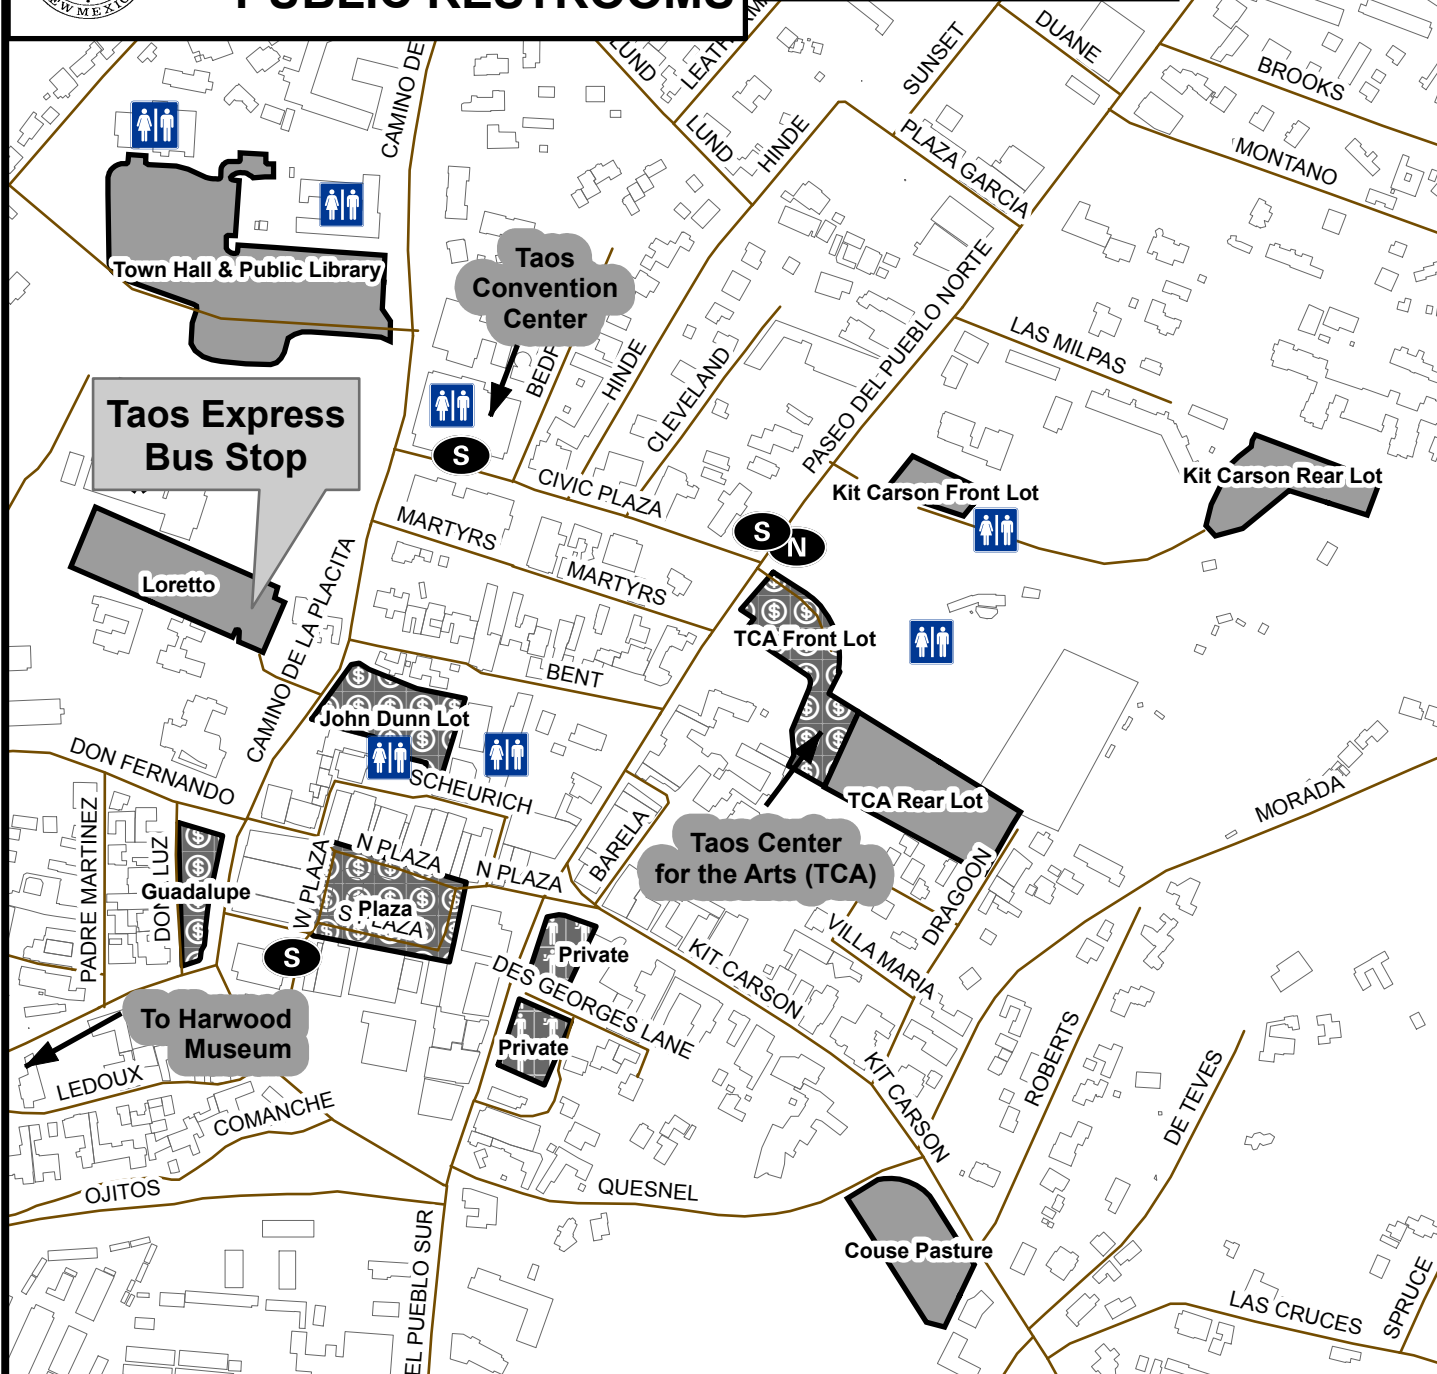

# DOWNTOWN TAOS PARKING LOTS PUBLIC TRANSIT STOPS PUBLIC RESTROOMS

FOR MORE  
INFORMATION PLEASE  
CONTACT THE TOWN OF  
TAOS TRANSIT DIVISION  
AT (575) 751-4459

**Legend**

0 250 500 Feet

**S** Chili Line Stop - South  
**N** Chili Line Stop - North

**Parking Lot Types**

- Free
- Metered
- Paid with Attendant
- Building

**Public Restroom**

**Road**

**Building**

5/09