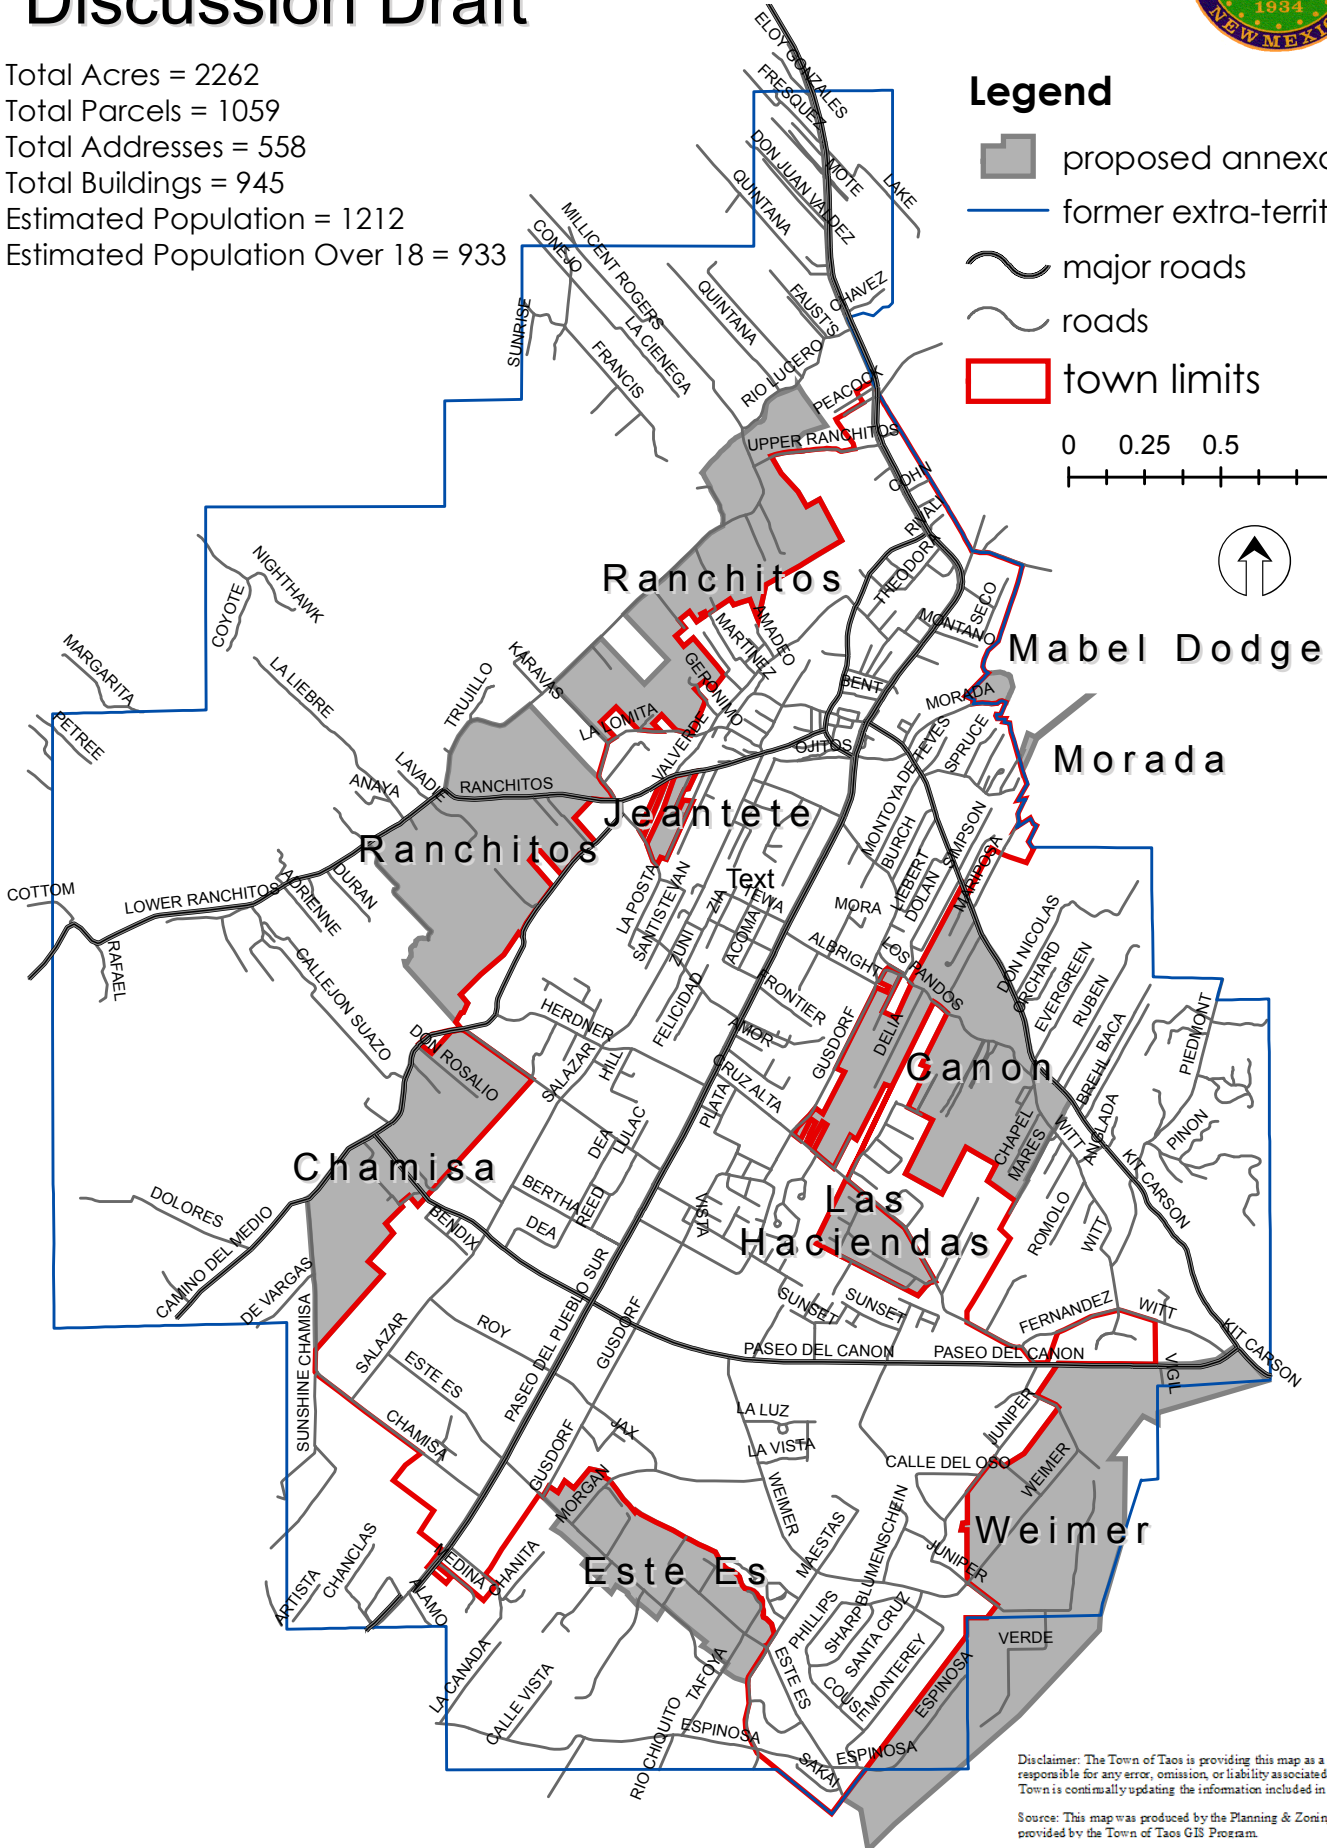

Town of Taos Annexation Discussion Draft

Total Acres = 2262
Total Parcels = 1059
Total Addresses = 558
Total Buildings = 945
Estimated Population = 1212
Estimated Population Over 18 = 933

Legend

- proposed annexation areas
- former extra-territorial zone
- major roads
- roads
- town limits

0 0.25 0.5 1 Miles

Source: This map was produced by the Planning & Zoning Department. Information provided by the Town of Taos GIS Program.