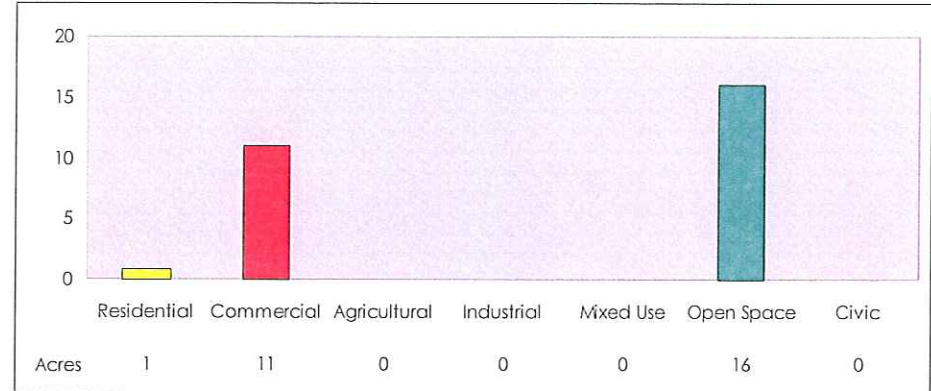

Town of Taos Annexation Plan Mabel Dodge

Total Acres = 28
Total Parcels = 8
Total Addresses = 3
Total Buildings = 10
Estimated Population = 7
Estimated Population Over 18 = 5

Legend

- annexation areas
- town limits
- former etz
- roads
- water lines
- sewer lines
- manholes
- fire hydrants
- building footprint
- property borders
- zoning

Source: Town of Taos Planning & Zoning Department