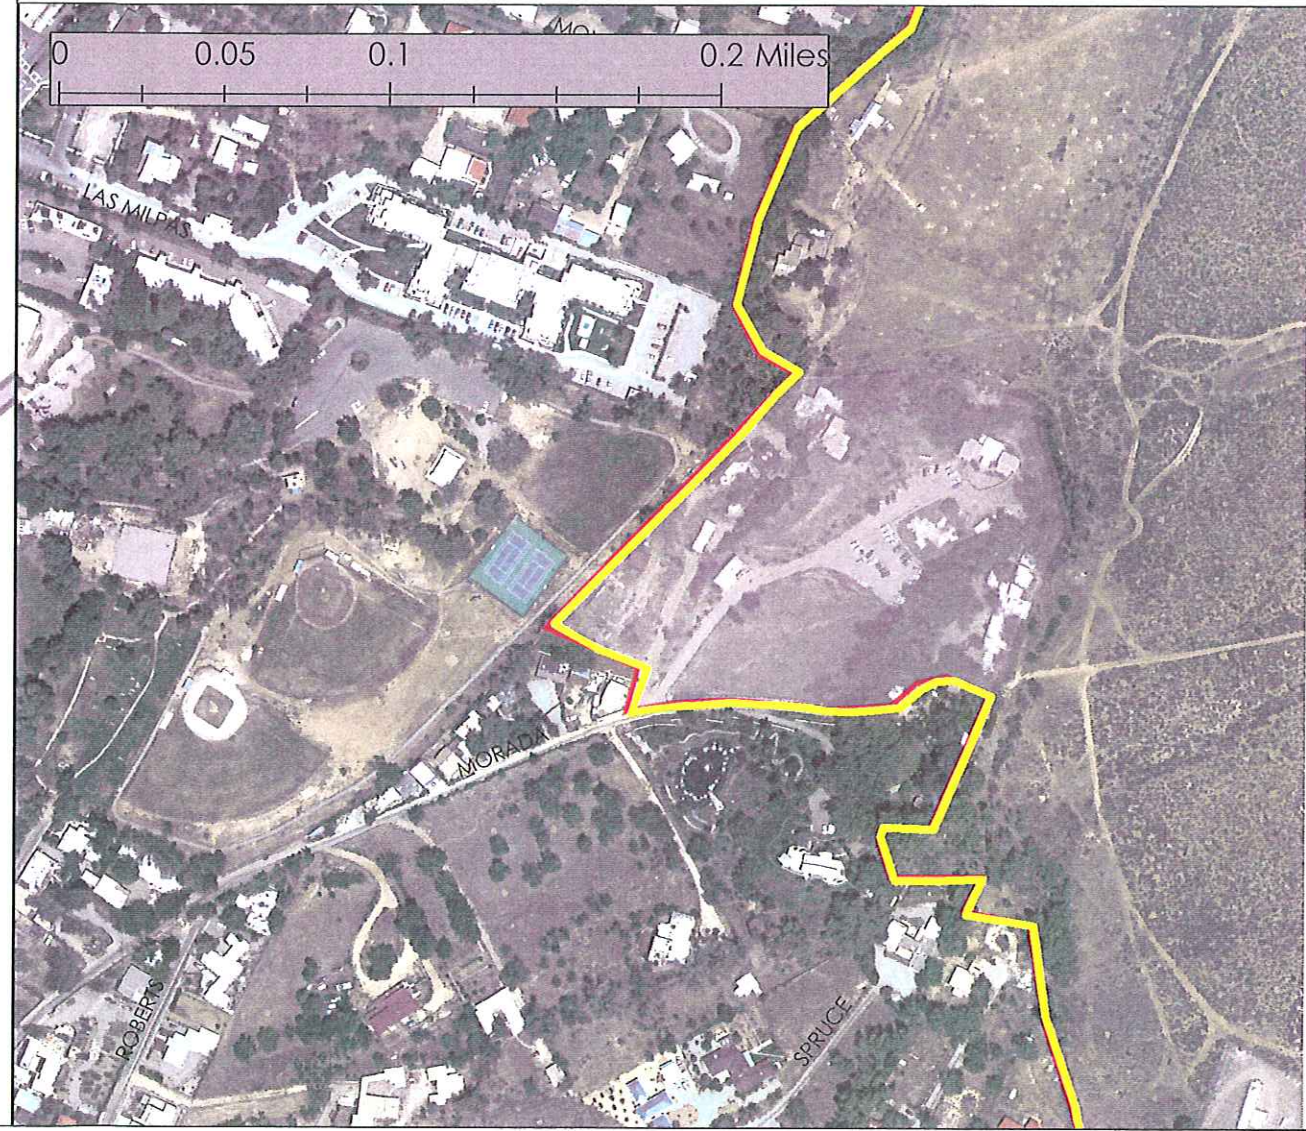

Town of Taos Annexation Plan Mabel Dodge

Total Acres = 28
Total Parcels = 8
Total Addresses = 3
Total Buildings = 10
Estimated Population = 7
Estimated Population Over 18 = 5

Legend

- annexation areas
- town limits
- former etz
- roads
- water lines
- sewer lines
- manholes
- fire hydrants
- building footprint
- property borders
- zoning

Source: Town of Taos Planning & Zoning Department