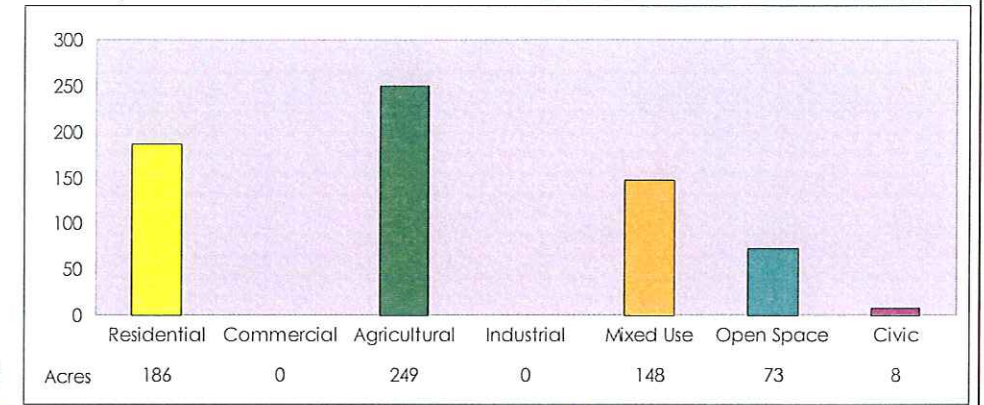

Town of Taos DRAFT Annexation Plan Ranchitos

Location
Map

Total Acres = 731
Total Parcels = 399
Total Addresses = 204
Total Buildings = 374
Estimated Population = 445
Estimated Population Over 18 = 342

1. **Legend**
2. town limits
   - former etz
   - roads
   - water lines
   - sewer lines
   - manholes
   - fire hydrants
   - building footprint
   - property borders
   - zoning

Source: Town of Taos Planning & Zoning Department