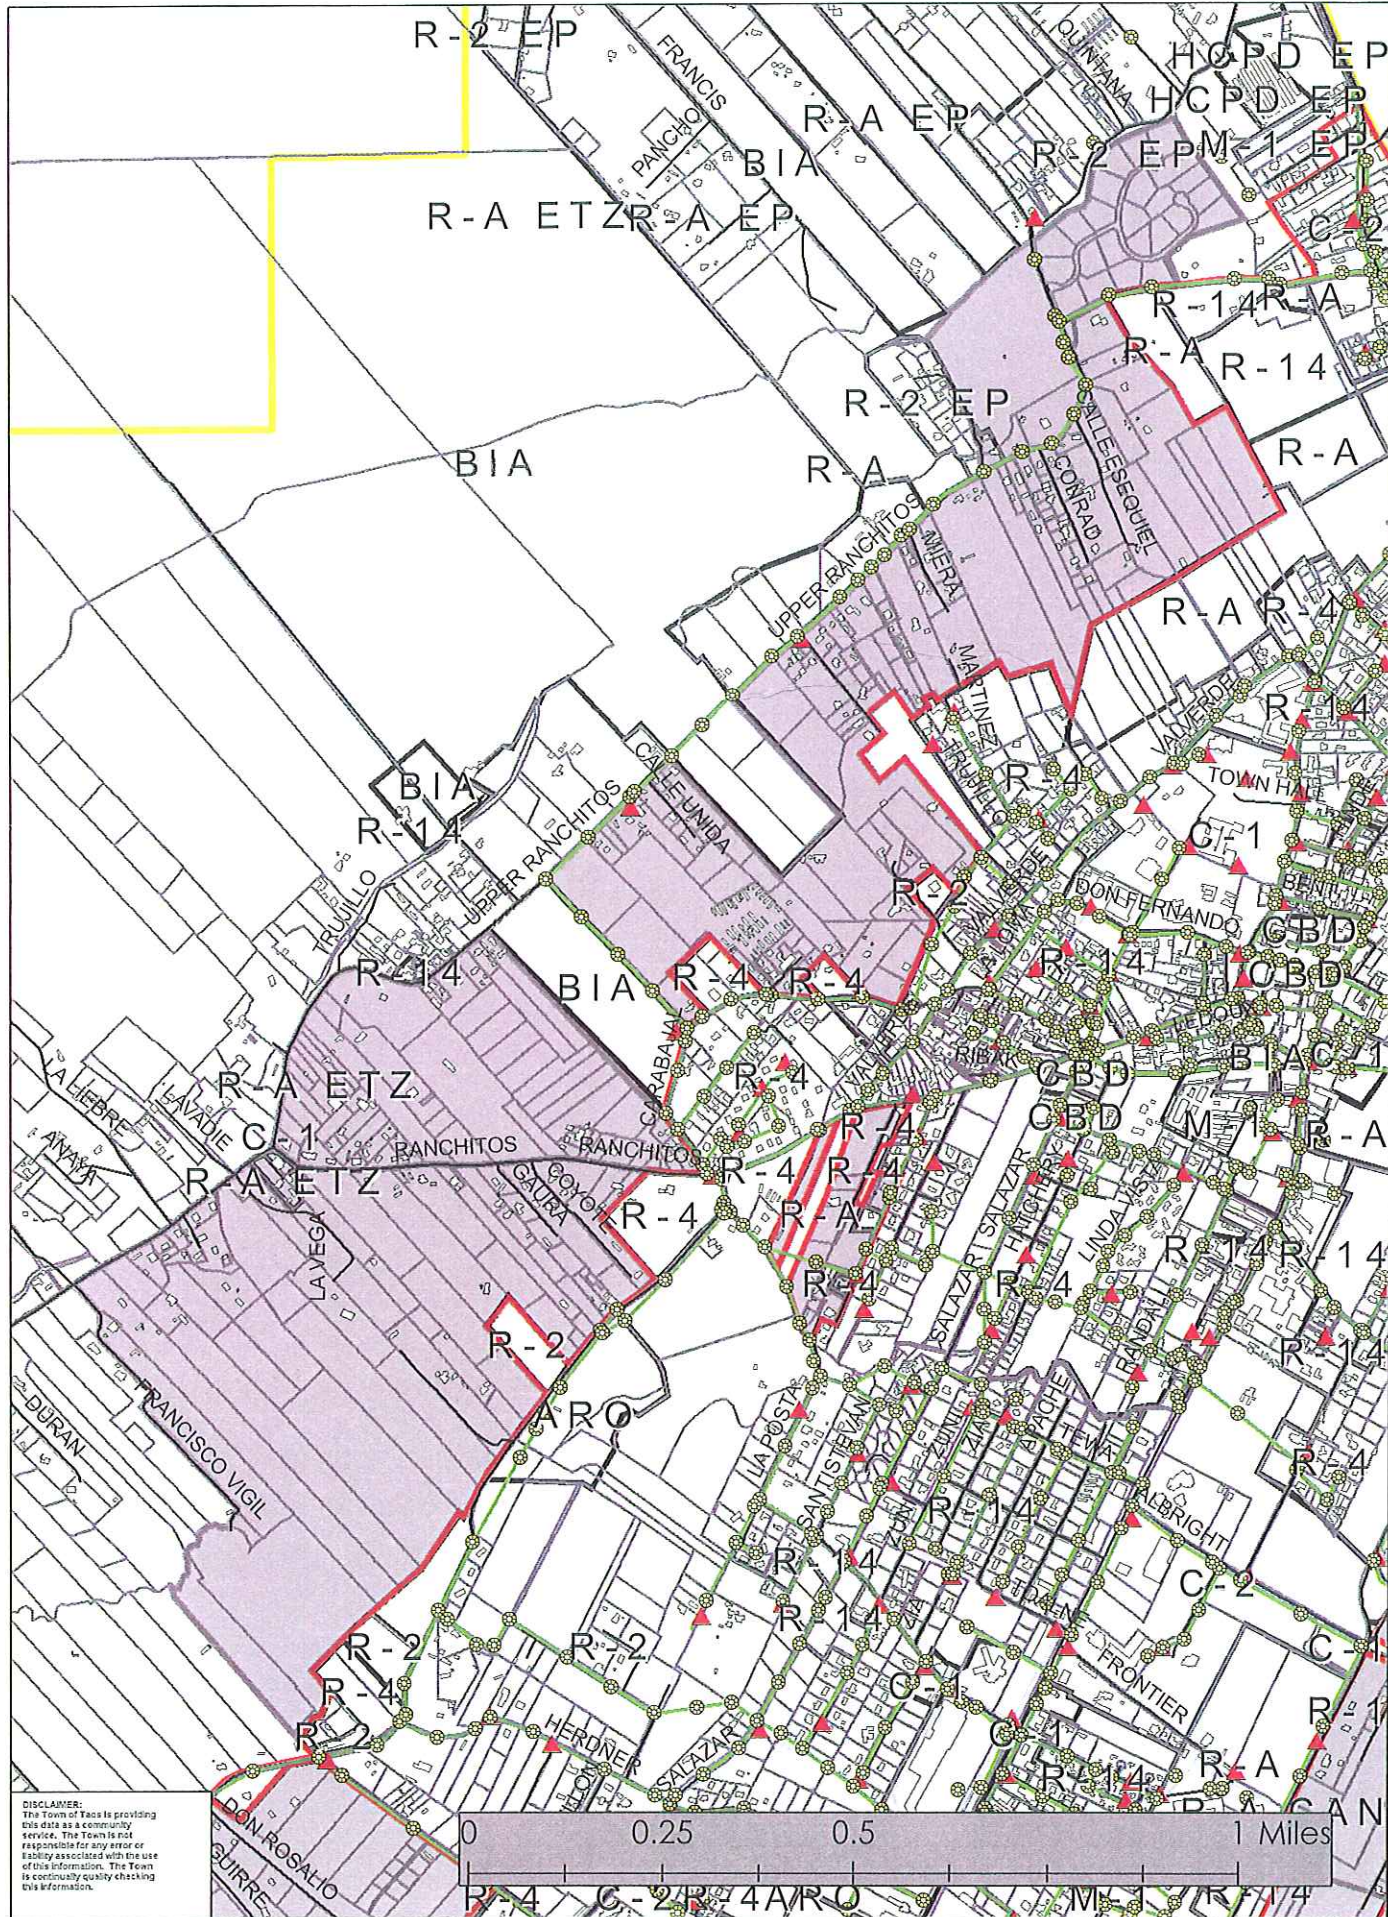

Town of Taos DRAFT Annexation Plan Ranchitos

Location
Map

Total Acres = 731
Total Parcels = 399
Total Addresses = 204
Total Buildings = 374
Estimated Population = 445
Estimated Population Over 18 = 342

1. **Legend**
2. town limits
   - former etz
   - roads
   - water lines
   - sewer lines
   - manholes
   - fire hydrants
   - building footprint
   - property borders
   - zoning

Source: Town of Taos Planning & Zoning Department